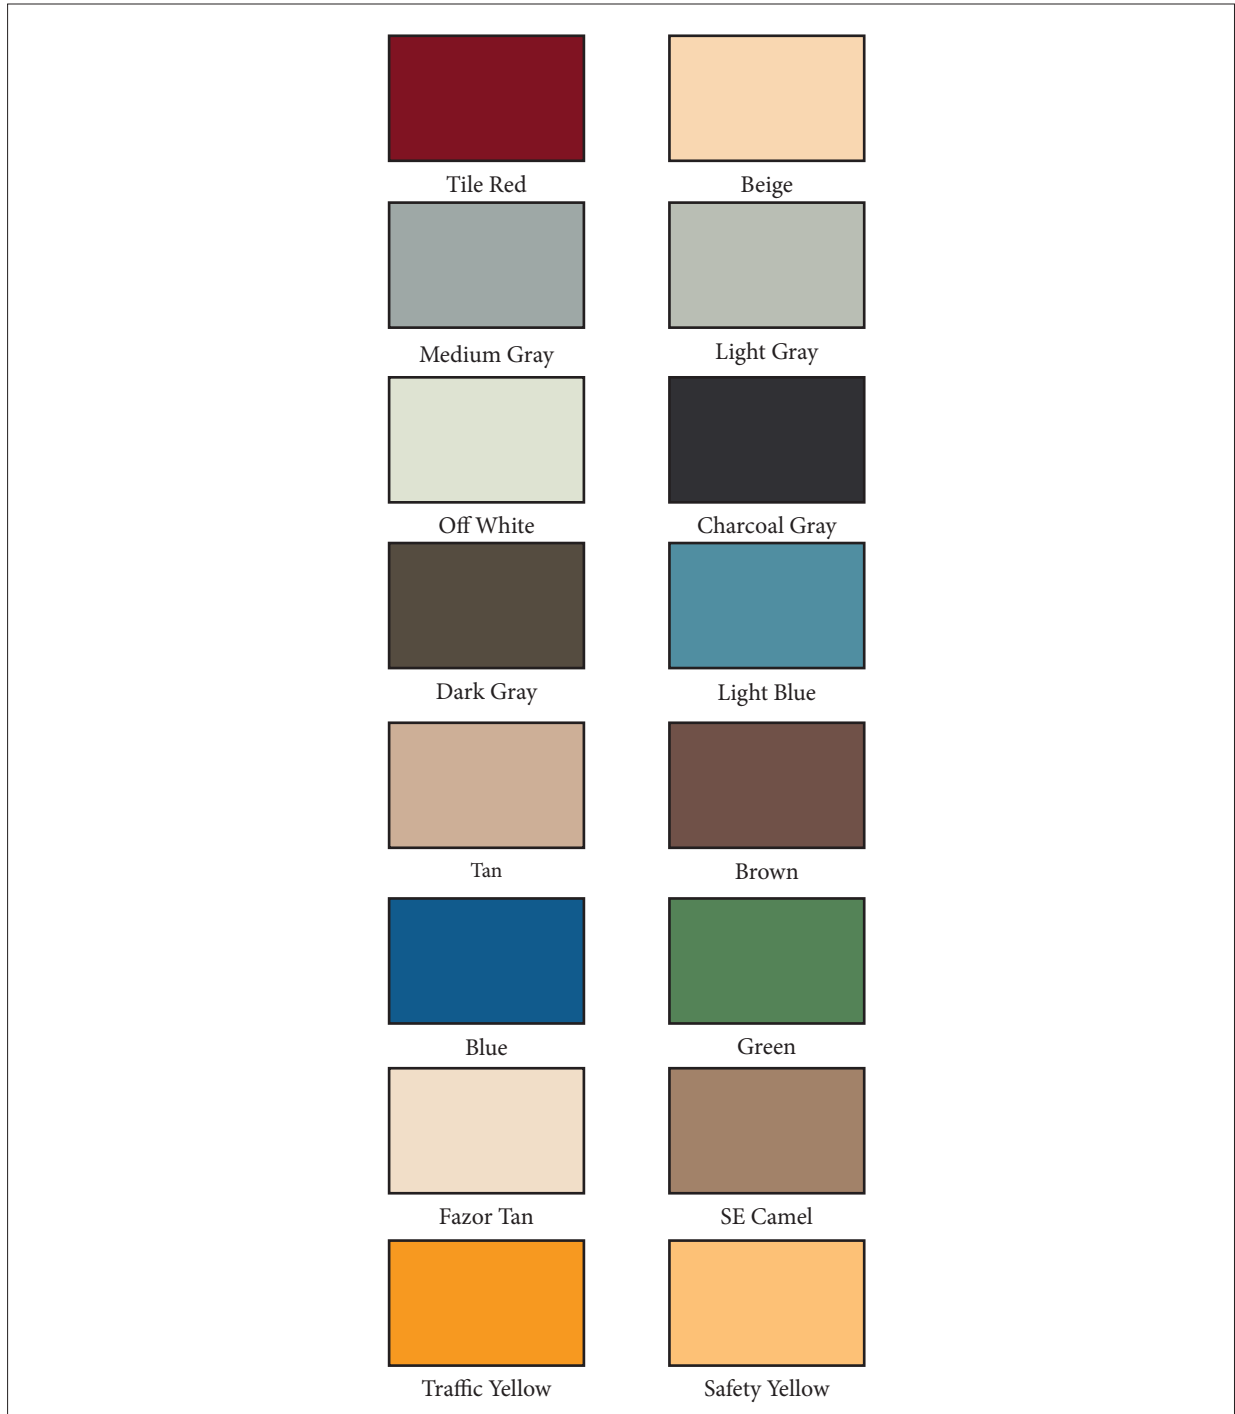

Flooring Color Chart - Epoxy Coatings Color Selections

Actual colors may vary from colors shown. Coatings also available in Clear, White, & Black.

Special colors and Safety colors available upon request. Colors may vary from batch to batch and product to product.